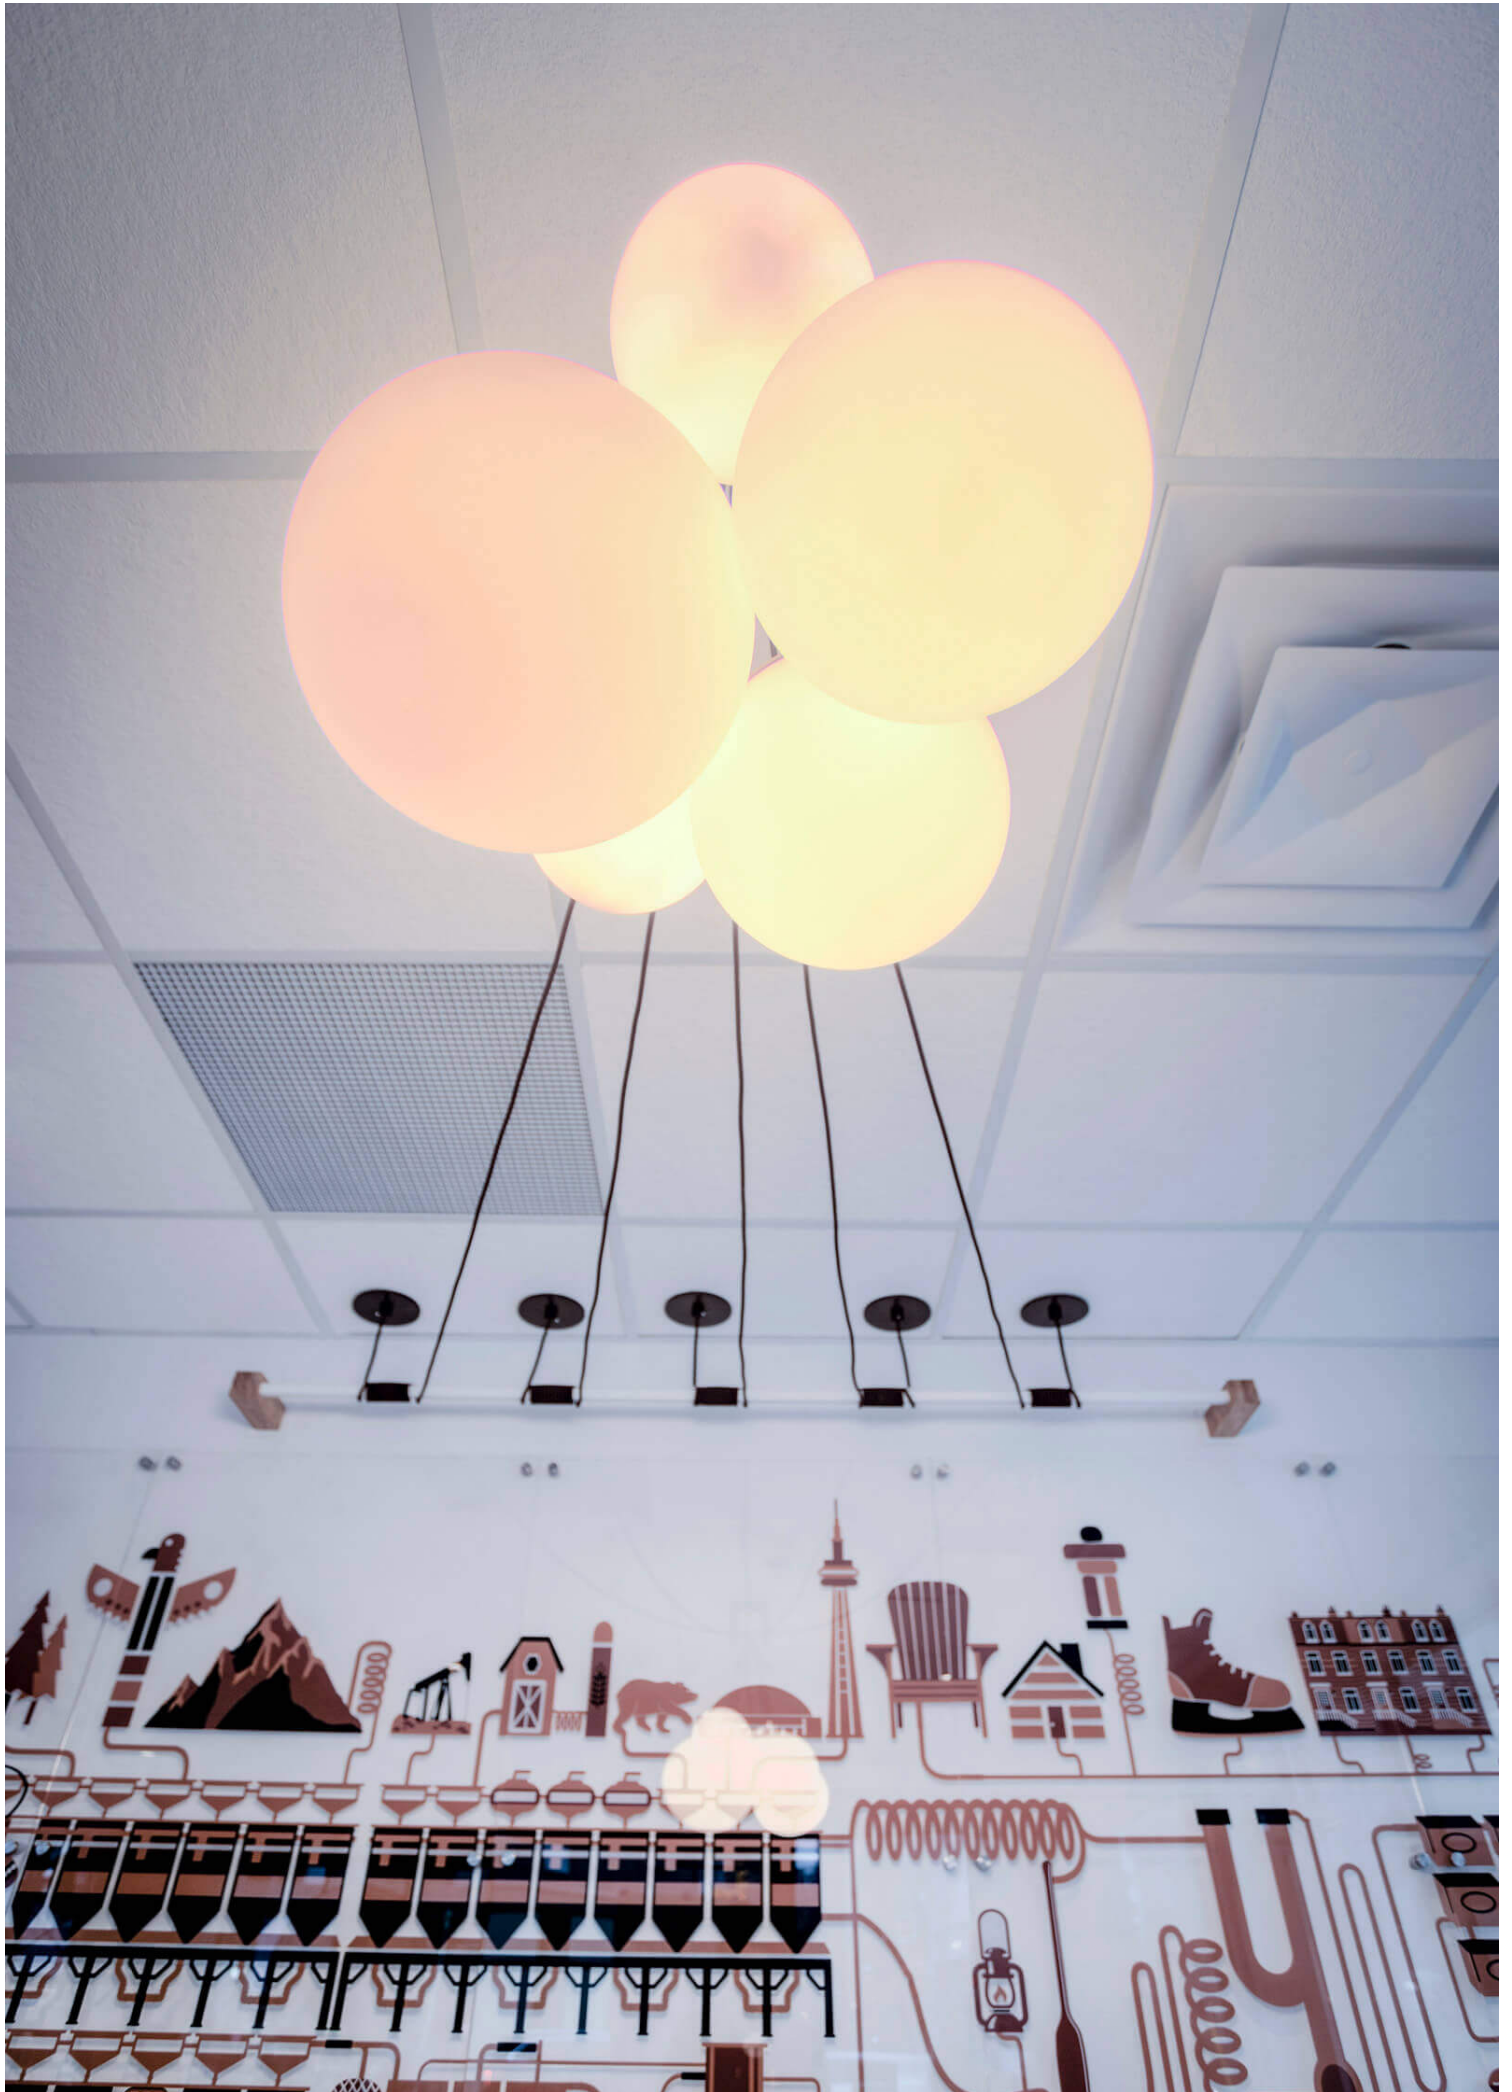

Tim Hortons

Outfitting this Canadian Icon with Our Globos

This Tim Horton's features a custom Globo canopy alongside metallic pendant lights to harmoniously fuse into the restaurant's urban concept.

Location:
Client:
Photographer:
Year: