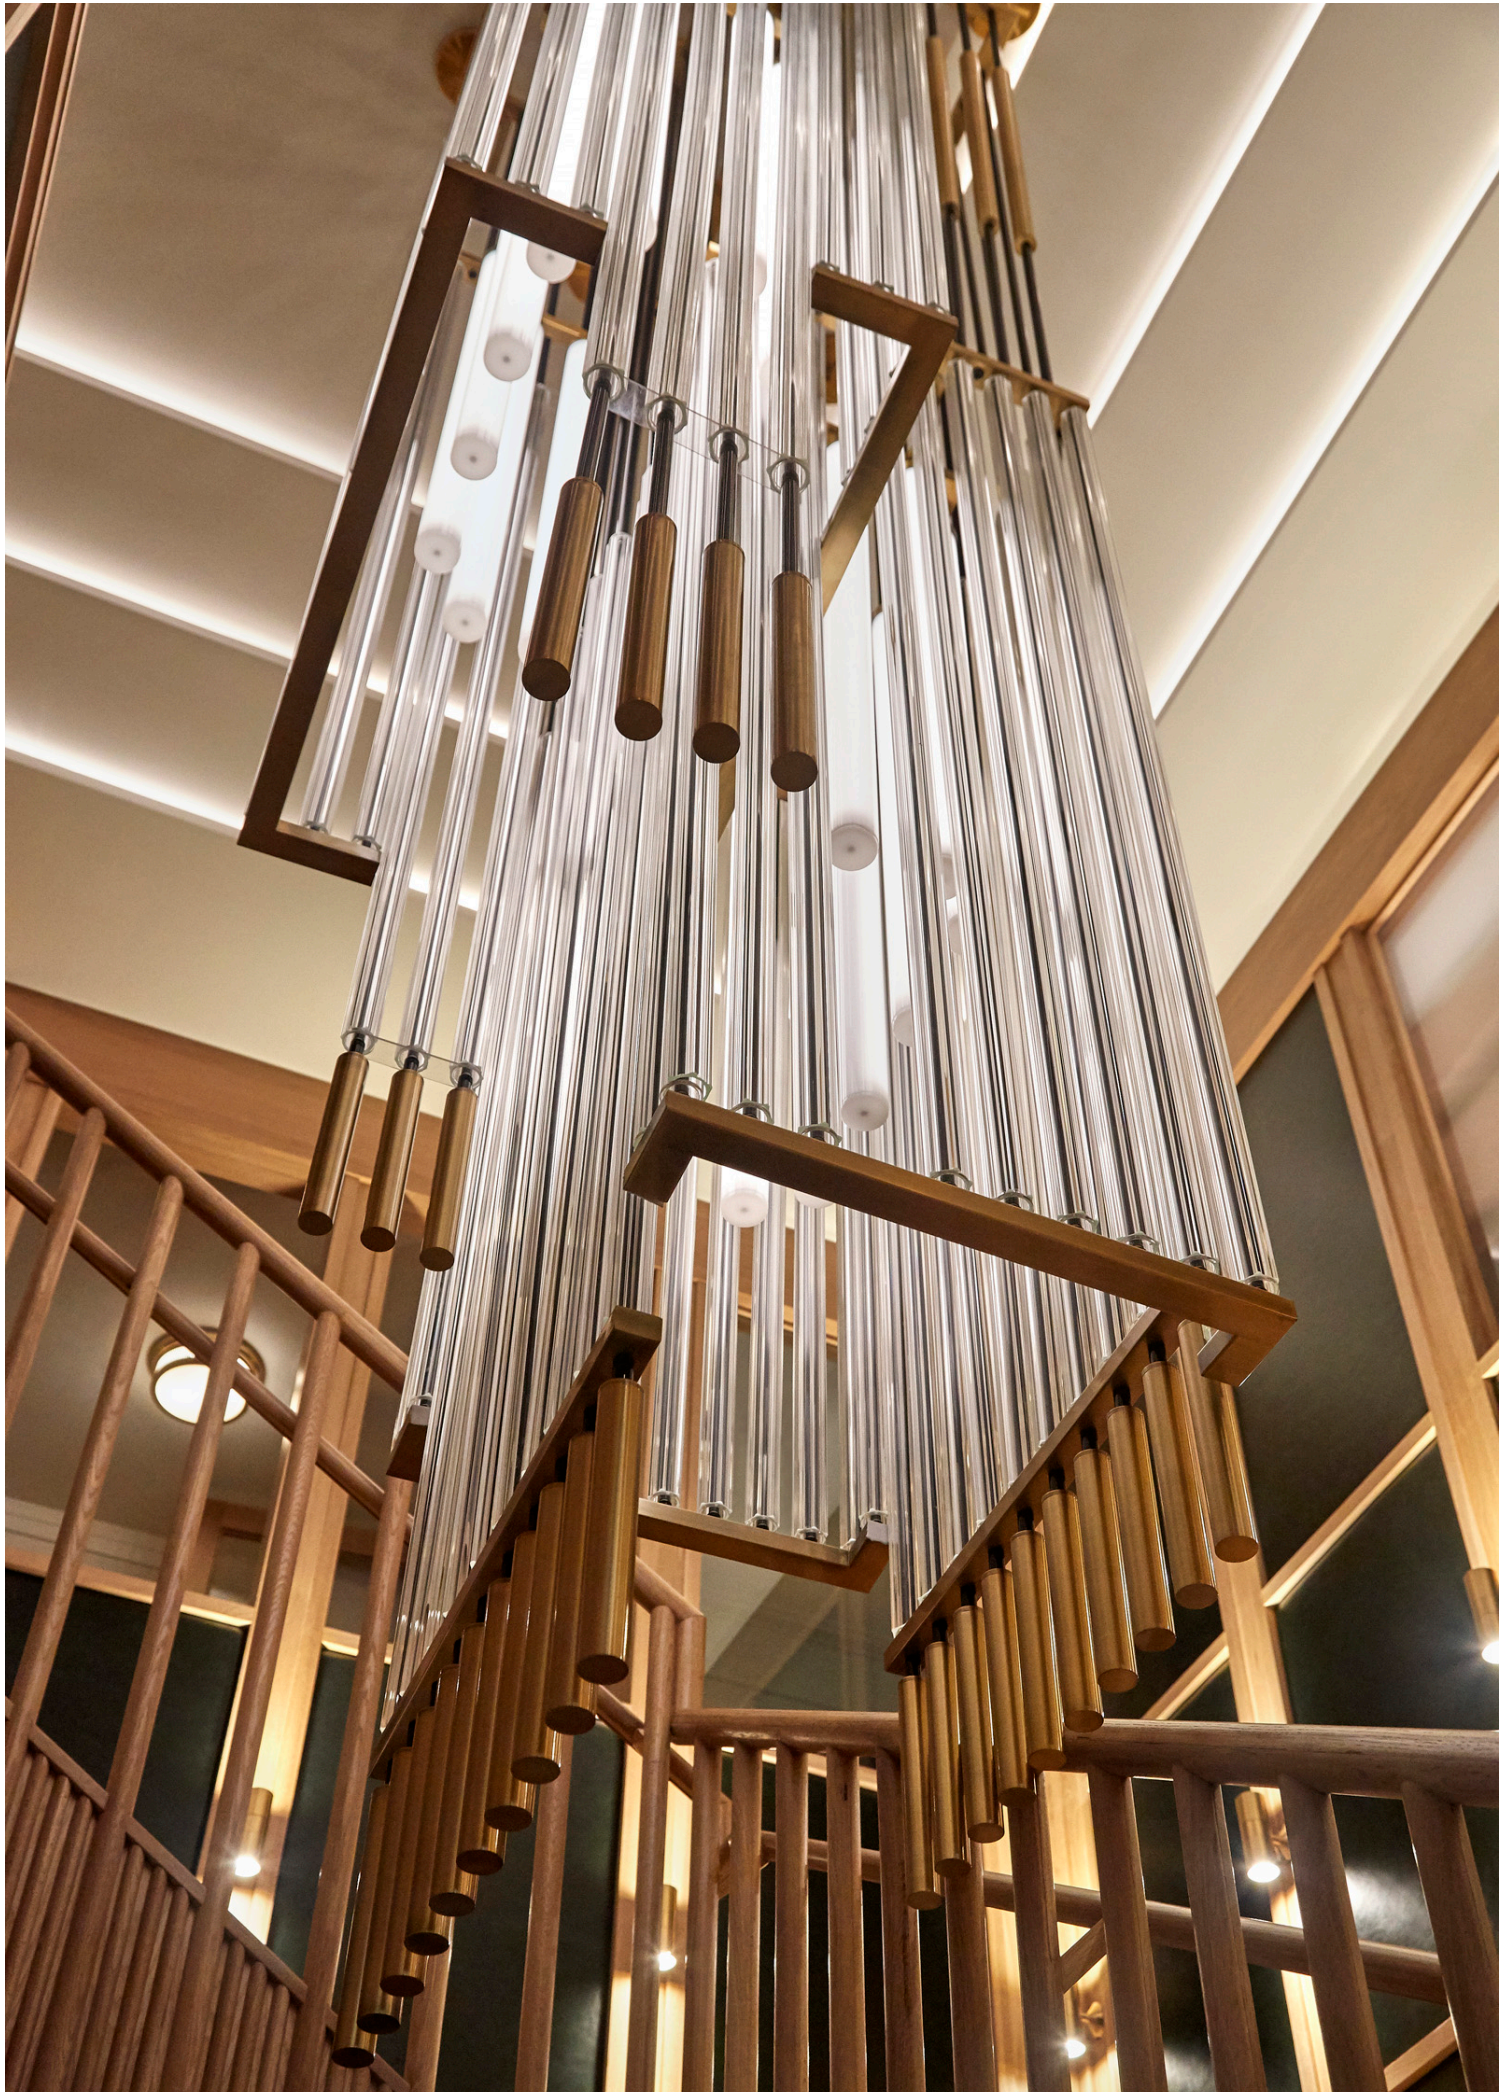

### In Charge of the Full Project Scope at this Members Only Club

Originally the Inn at Cherry Creek, the Clayton Members Club and Hotel features an extensive new look. Transforming into a 6-storey private club and hotel, VISO design-engineered and fabricated a full lighting package for the public spaces and guest rooms within.

**Location:**

Denver, CO

**Client:**

AvroKO

**Photographer:**

Garrett Rowland

**Year:**

**Contact Us:**