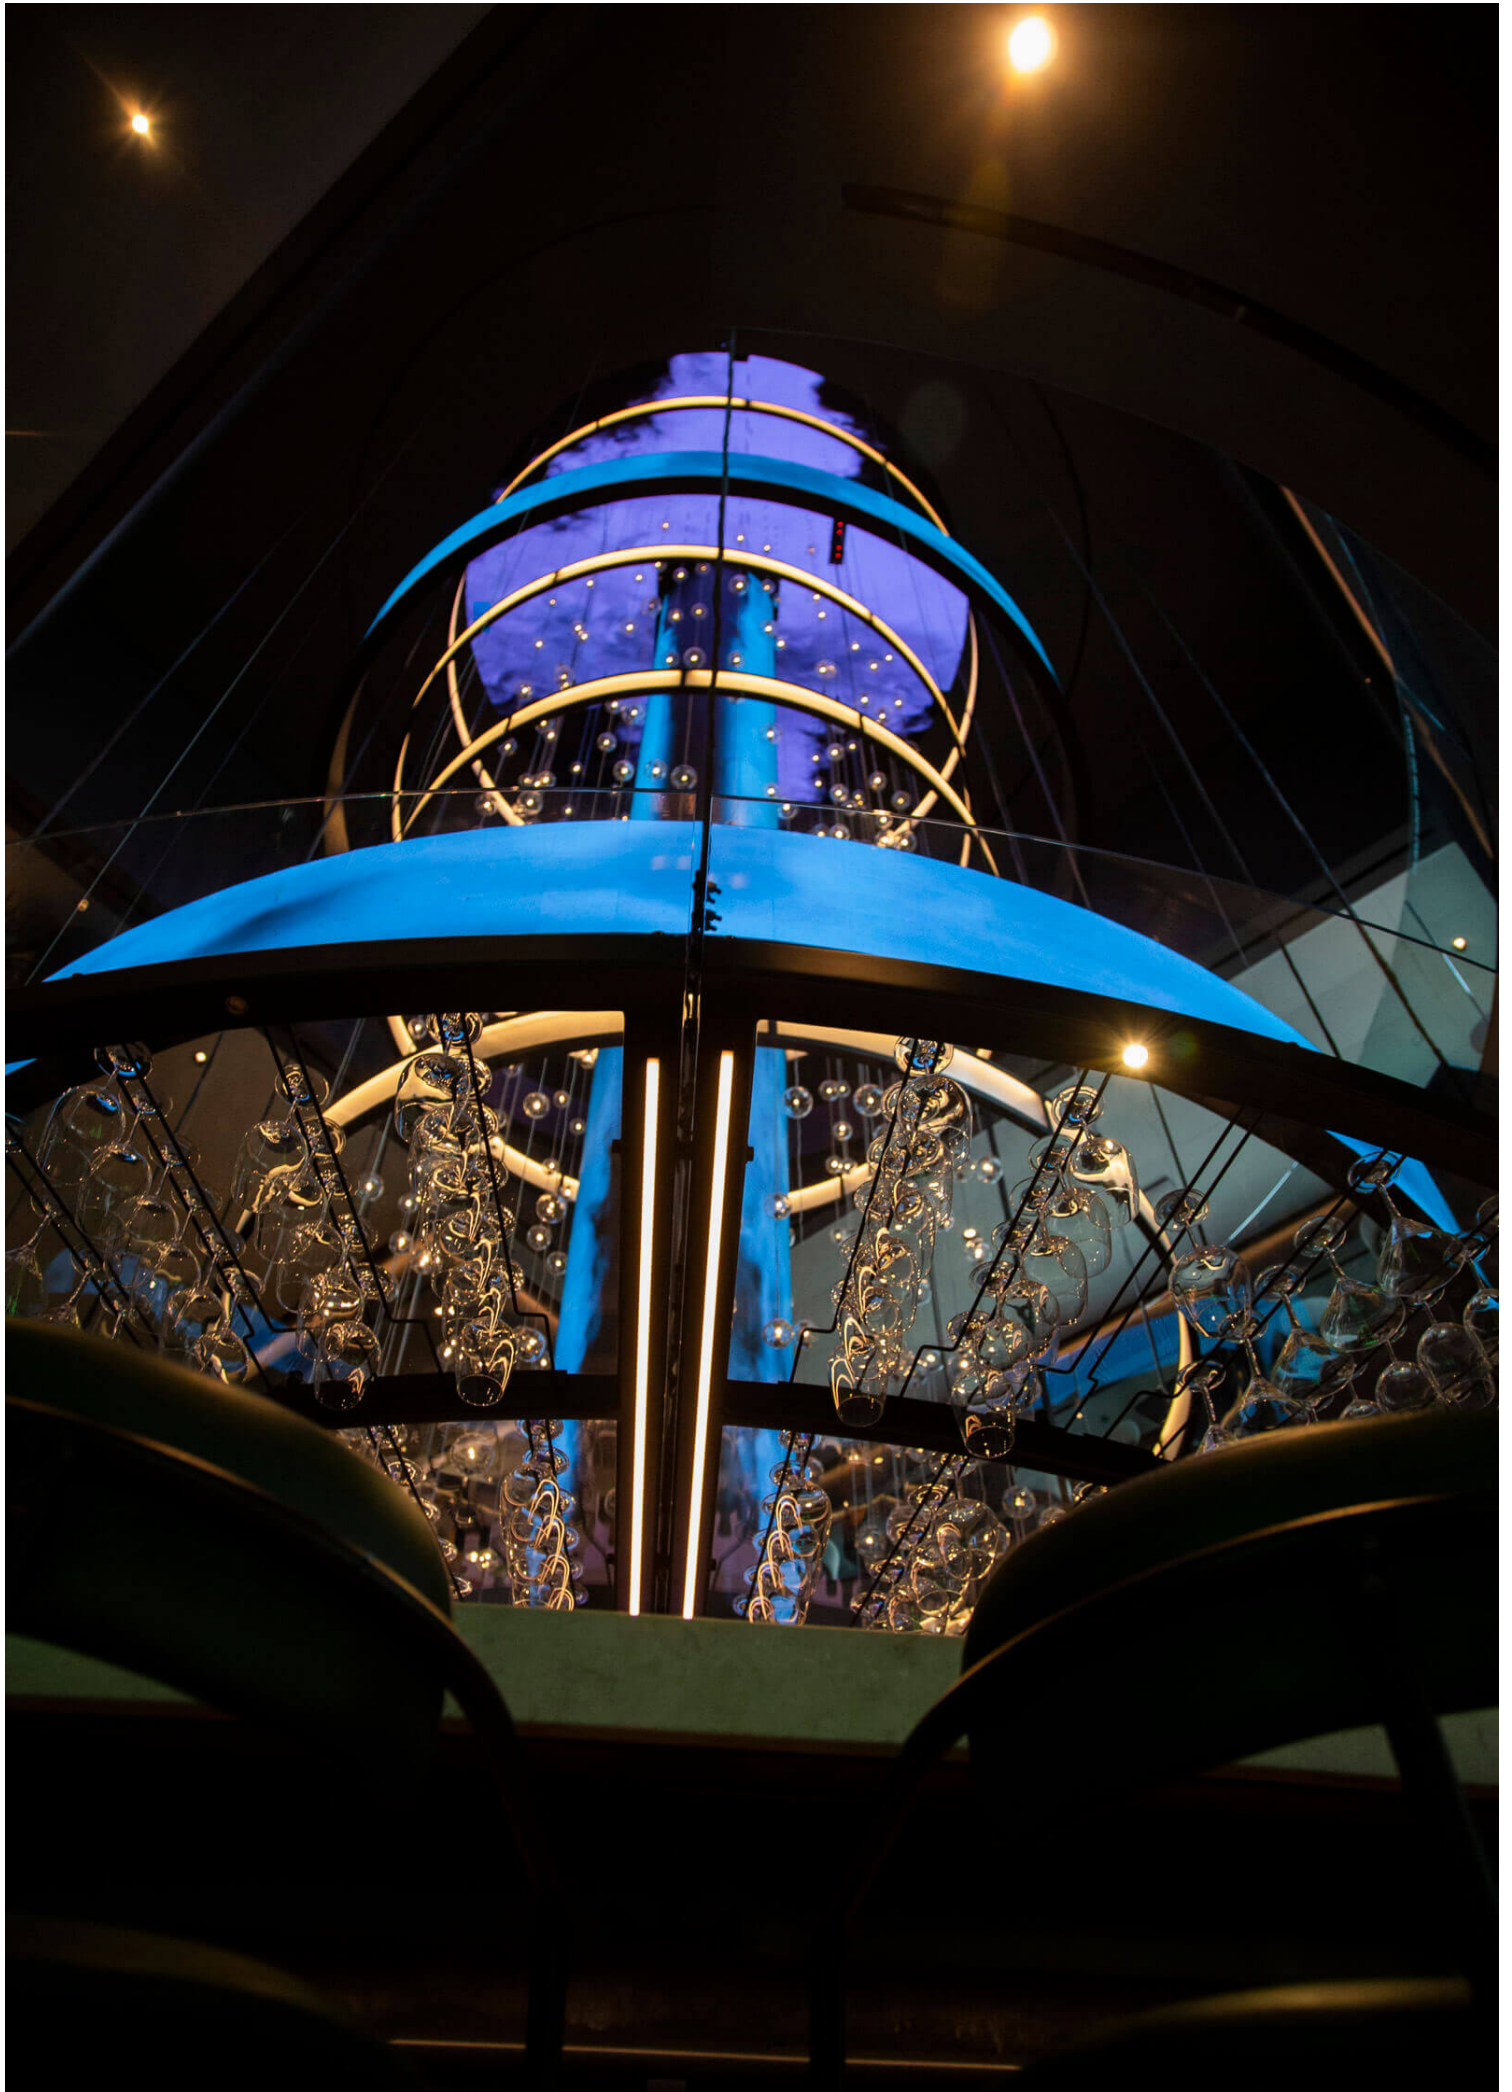

Nusr-Et Steakhouse

Illuminated Light Track System in Nusr-Et NYC

TPG architecture commissioned VISO to custom design-engineer, manufacture, install and program this one-of-a-kind feature decorative lighting installation for Nusr-Et restaurant in Las Vegas. Located next to the T-Mobile arena, Salt Bae is already attracting a crowd not only for chef's gold leaf steak. The impeccable atmosphere of the interior designed by TPG Architecture is the talk of the town. The custom decorative lighting installation features multiple LED screens, a column, rings and ceiling with the highest pixel quality LED screens, contemporary decorative crystal pendants and DMX controlled LEDs. VISO also designed, engineered, manufactured and installed a custom wine cellar display with DMX technology.

Location:

Las Vegas, NV

Client:

TGP Architecture

Photographer:

Brandee Perea, Marc Graham

Year:

Contact Us: