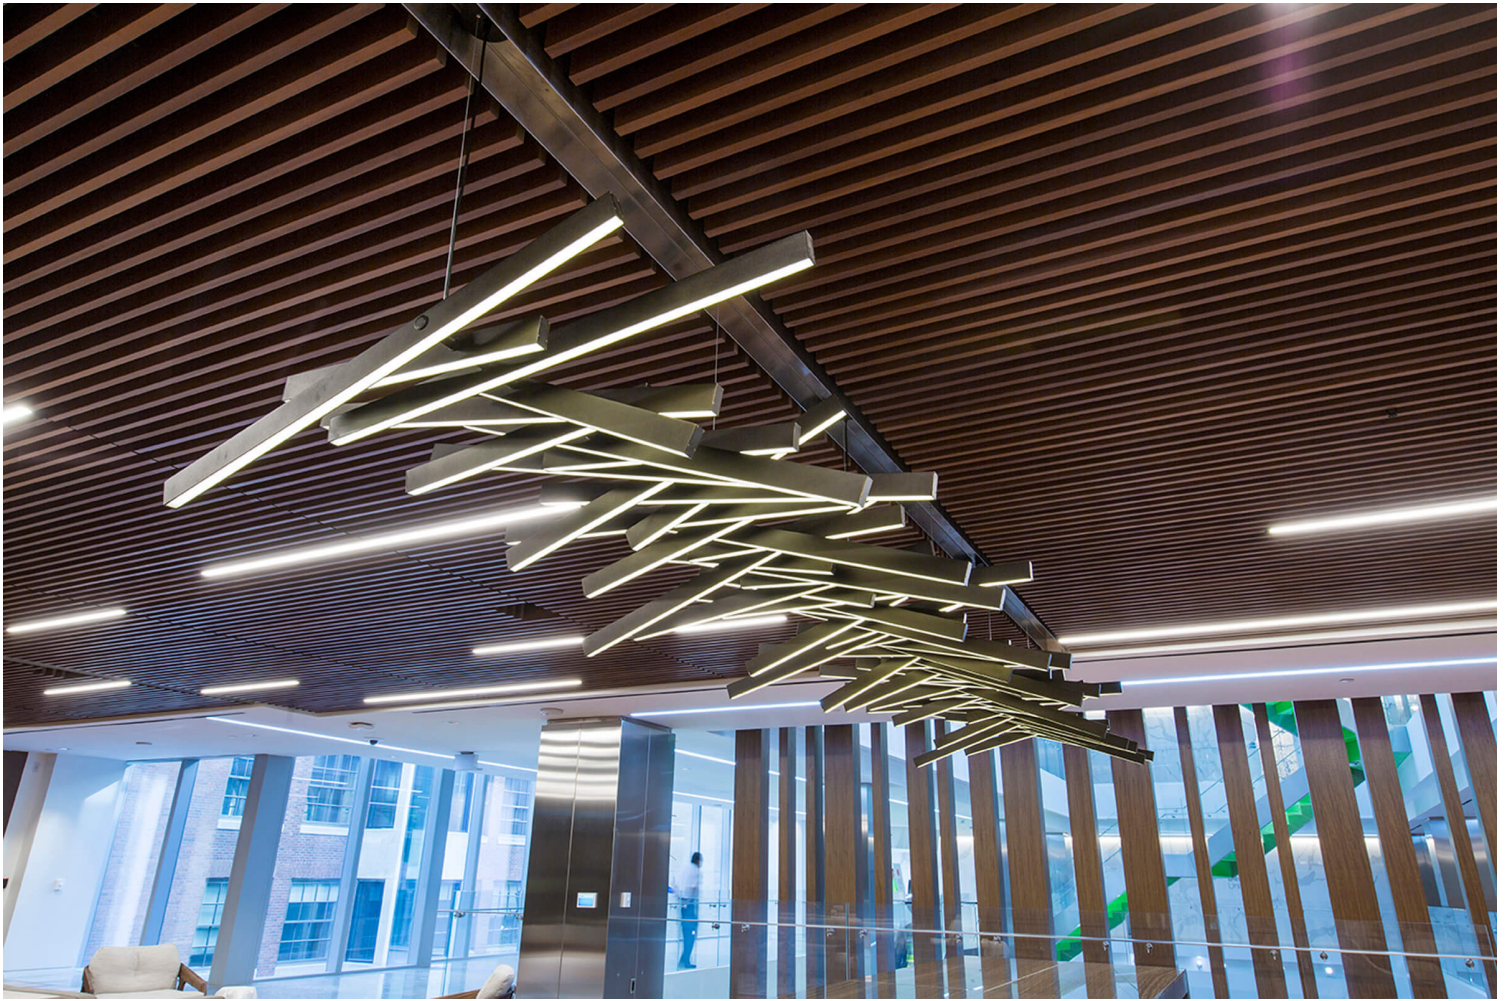

### A Modern Work of Art to Inspire Greatness in the Office

Deloitte Office in Toronto features a chic custom rendition of slim LED profiles—inspired by its geometric shape adding depth and creativity with its metallic body while complementing the wooden ceiling accents.

**Location:**

Toronto, ON

**Client:**

Mulvey & Banani

**Photographer:**

David Wile

**Year:**

**Contact Us:**