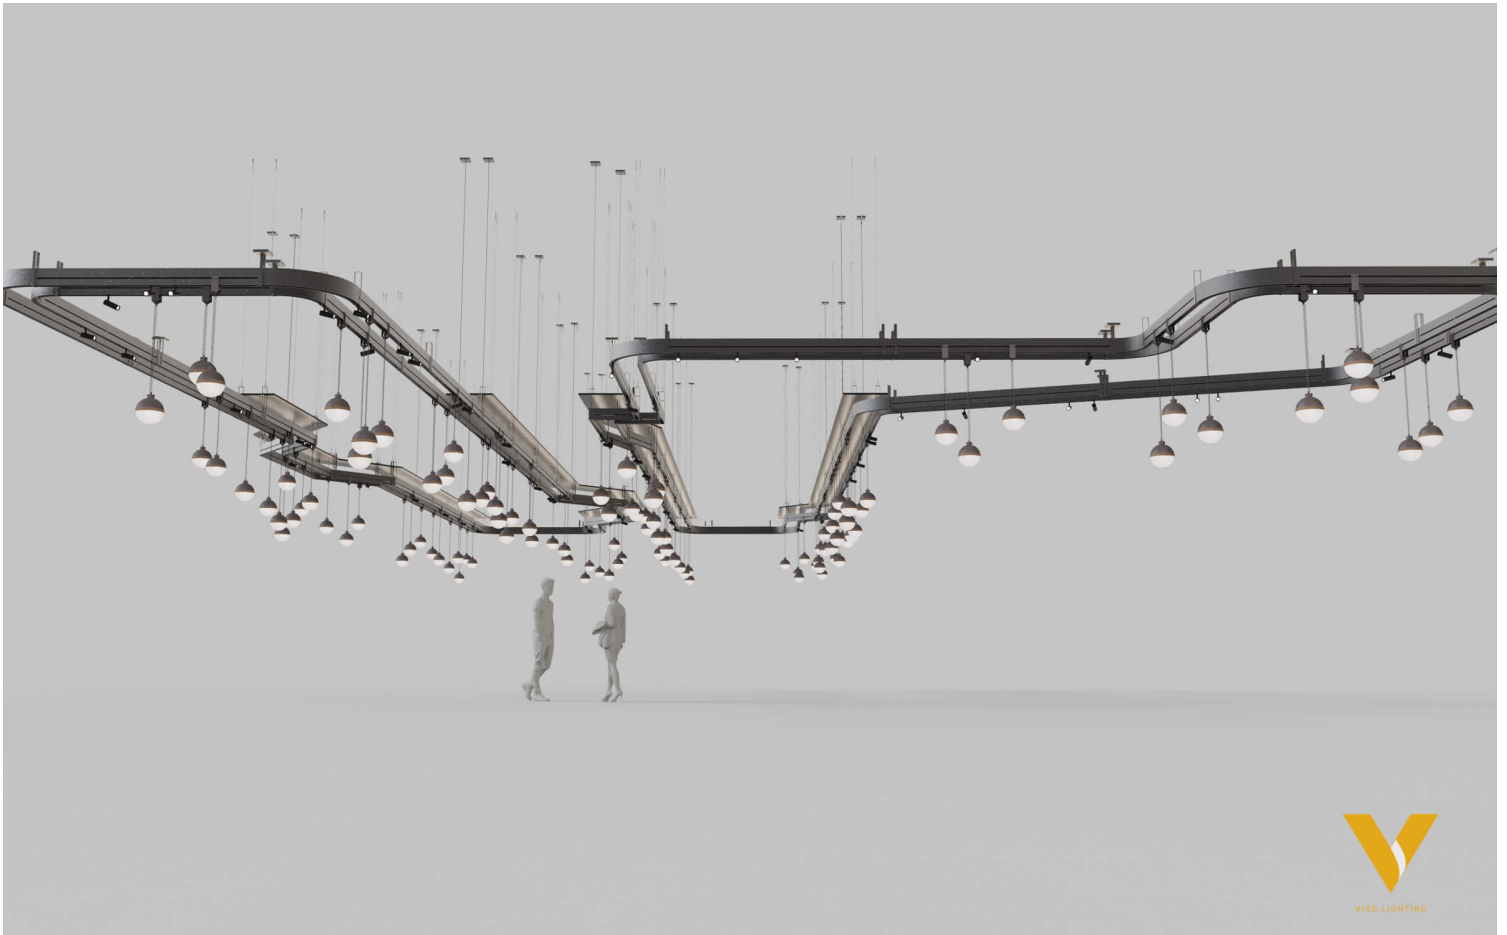

## Illuminated Light Track System in Nusr-Et NYC

Working with TPG Architecture, VISO design-engineered a custom illuminated pendant rail system for Nusr-Et NYC. Located in the Meatpacking District, this continuous light rail is inspired by its environment, emulating a harmonious flow. Just like a well oiled fabrication plant, this custom fixture embodies operational efficiency, an important aspect of restaurant operations.

### Client Need

Located within the transformed Meatpacking District, TPG drew inspiration from the area. Consequently, it was required to have a custom light installation that matched the space while weaving through existing millwork and piping throughout the space.

### The Solution:

This modern installation emulates the famous New York subway lines. The continuous track is retrofitted into the space, moving around the existing ventilations, pipes, and ceiling. This unique track rail also lights up the ceiling through 743 linear feet of uplighting modules and suspends pendant light orbs that are staggered at different heights for additional illumination.

#### Track Head (63 qty)

Adjustable Beam: 15°-60°

Lamping: 2700K, 1000LM