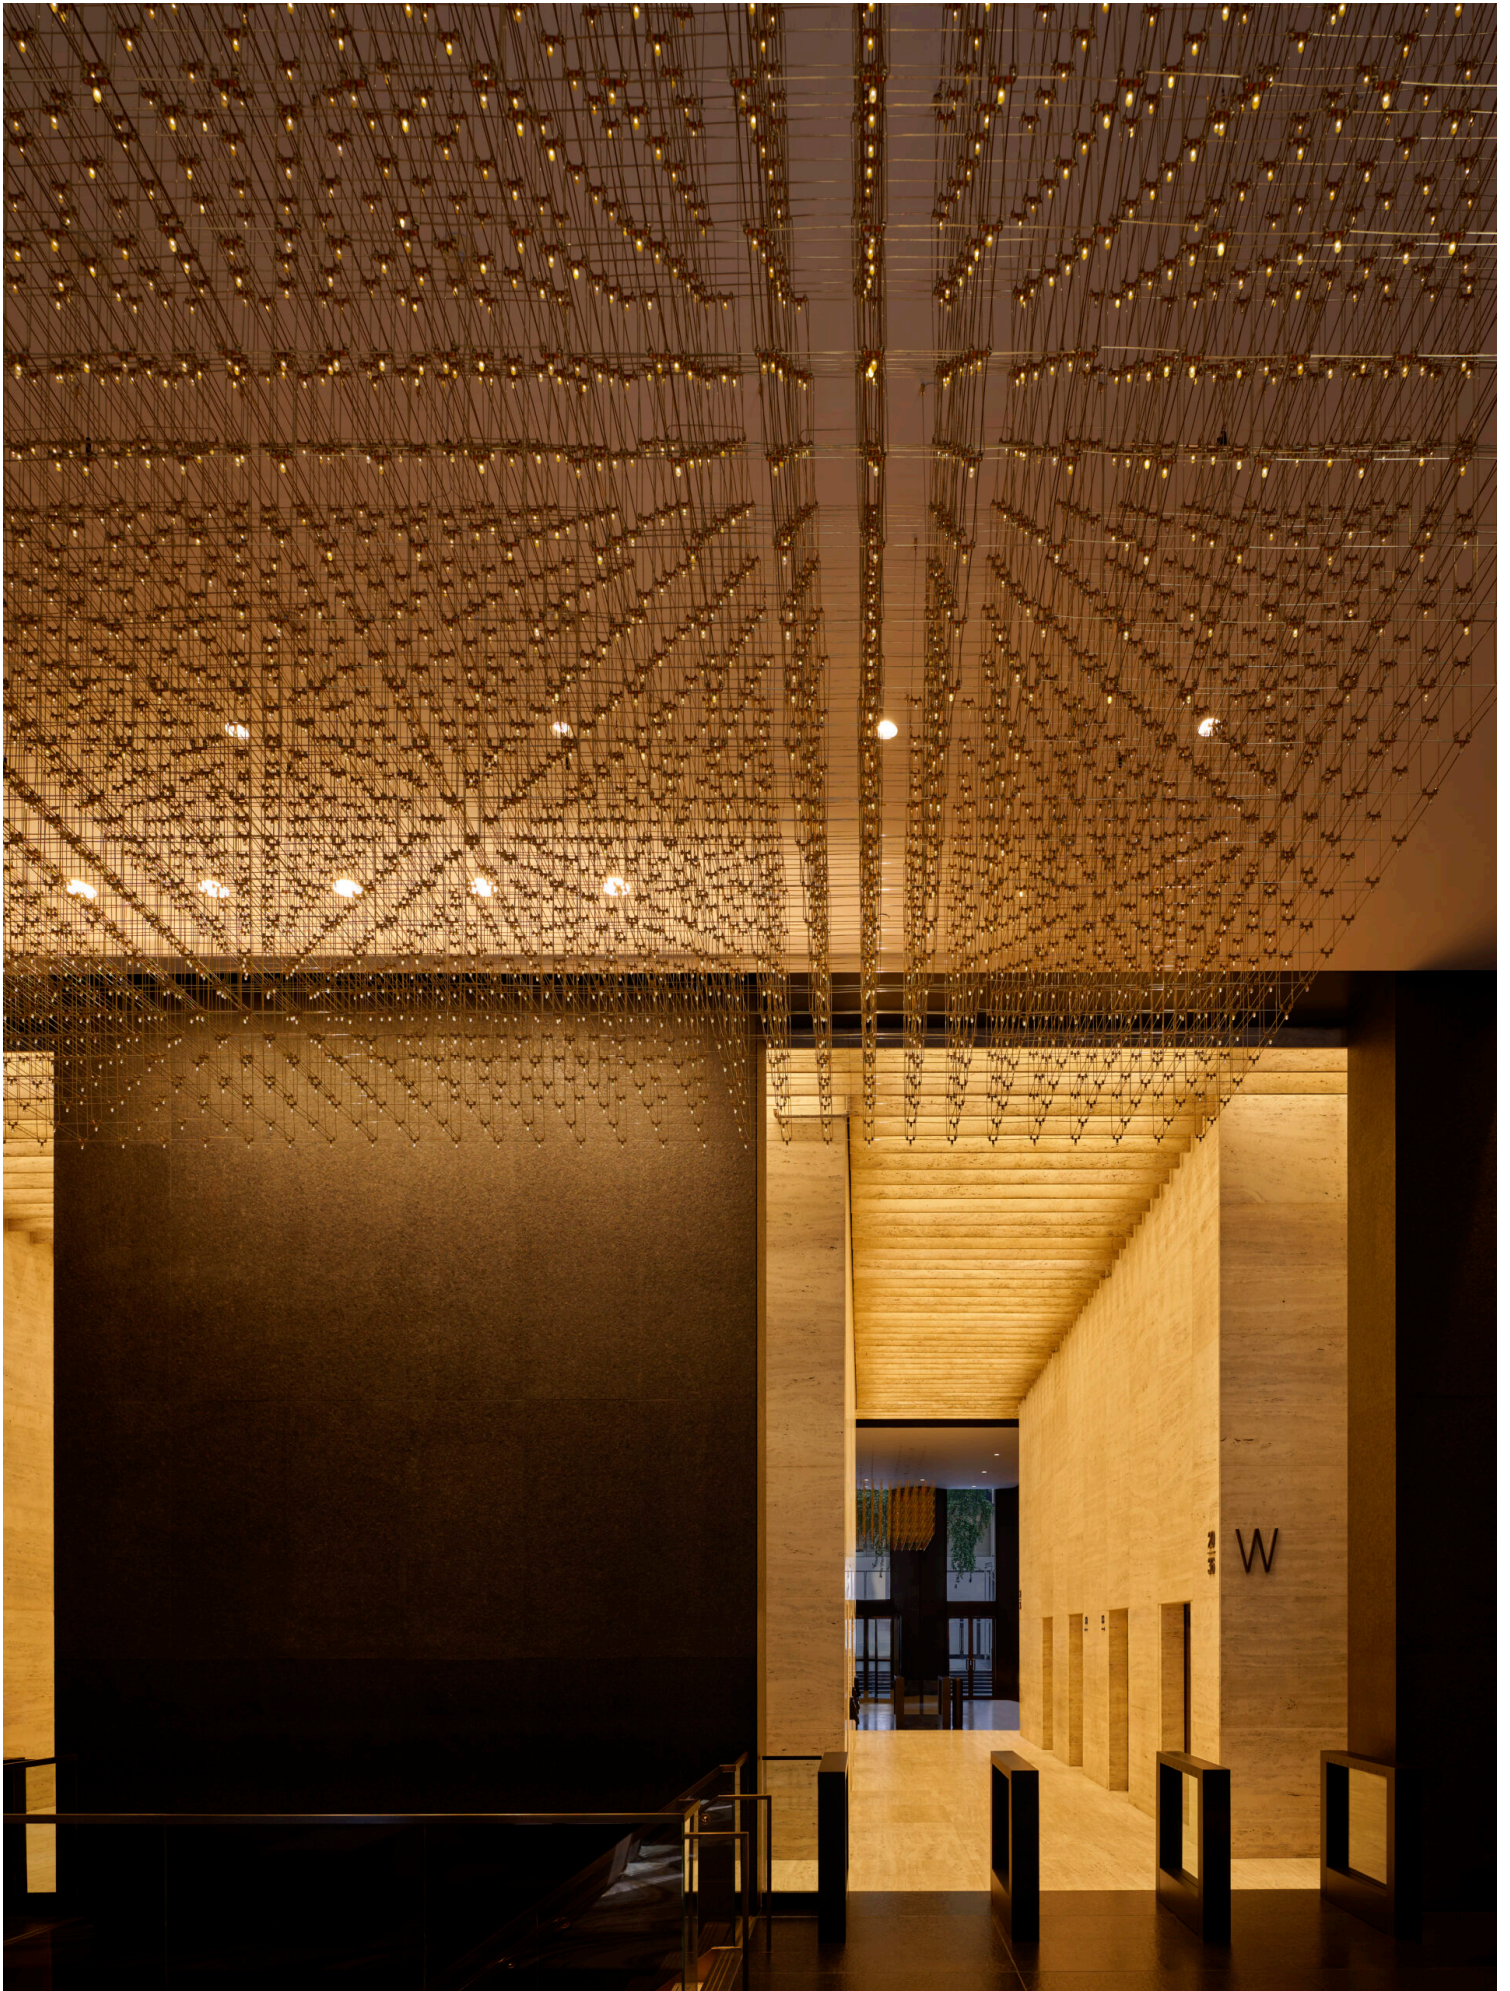

Black Rock

A Striking and Ethereal Tribute

The CBS headquarters, a unique creation by Eero Saarinen, stands tall in Midtown Manhattan, drawing attention with its striking design since its debut in 1965. Known as “Black Rock” for its imposing presence amidst ethereal office towers, it represented a departure from conventional high-rise aesthetics, boasting a reinforced-concrete structure and a commanding granite facade.

Client Need :

Vocon and MdeAS Architects, entrusted with the renovation, aimed to respectfully update the interiors for a post-Covid era while honoring the building's heritage.

Challenge :

The challenge to Vocon and MdeAS Architects, the design firms charged with renovating the plaza, the ground floor, and a lower level, was to update the building's common areas to attract tenants operating in a post-Covid, hybrid-work era while retaining the unapologetic midcentury swagger of Saarinen's iconic structure. Designated a New York City landmark in 1997, the building is protected in terms of its exterior, but not its interiors. Nonetheless, Vocon and MdeAS deferred to Saarinen, both inside and out.

"We wanted to respect the building's history and identity," says Sofia Juperius, the Vocon Design Director for the Project. "Our strategy was to make subtle but powerful changes."

Solution :

Throughout the building, efforts were made to refresh and revitalize spaces while respecting Saarinen's vision. As workplaces evolve to accommodate changing needs, buildings like 51W52 stand as a testament to the fusion of modern amenities with timeless architectural excellence.

Dimensions**L Shaped Canopy**

144" x 233"

12" deep

17 brushed brass fixture cubes encased in light smoke tempered glass

Light Canopy

210" x 360"

32 brushed brass fixture cubes over four layers fitted with bulbs