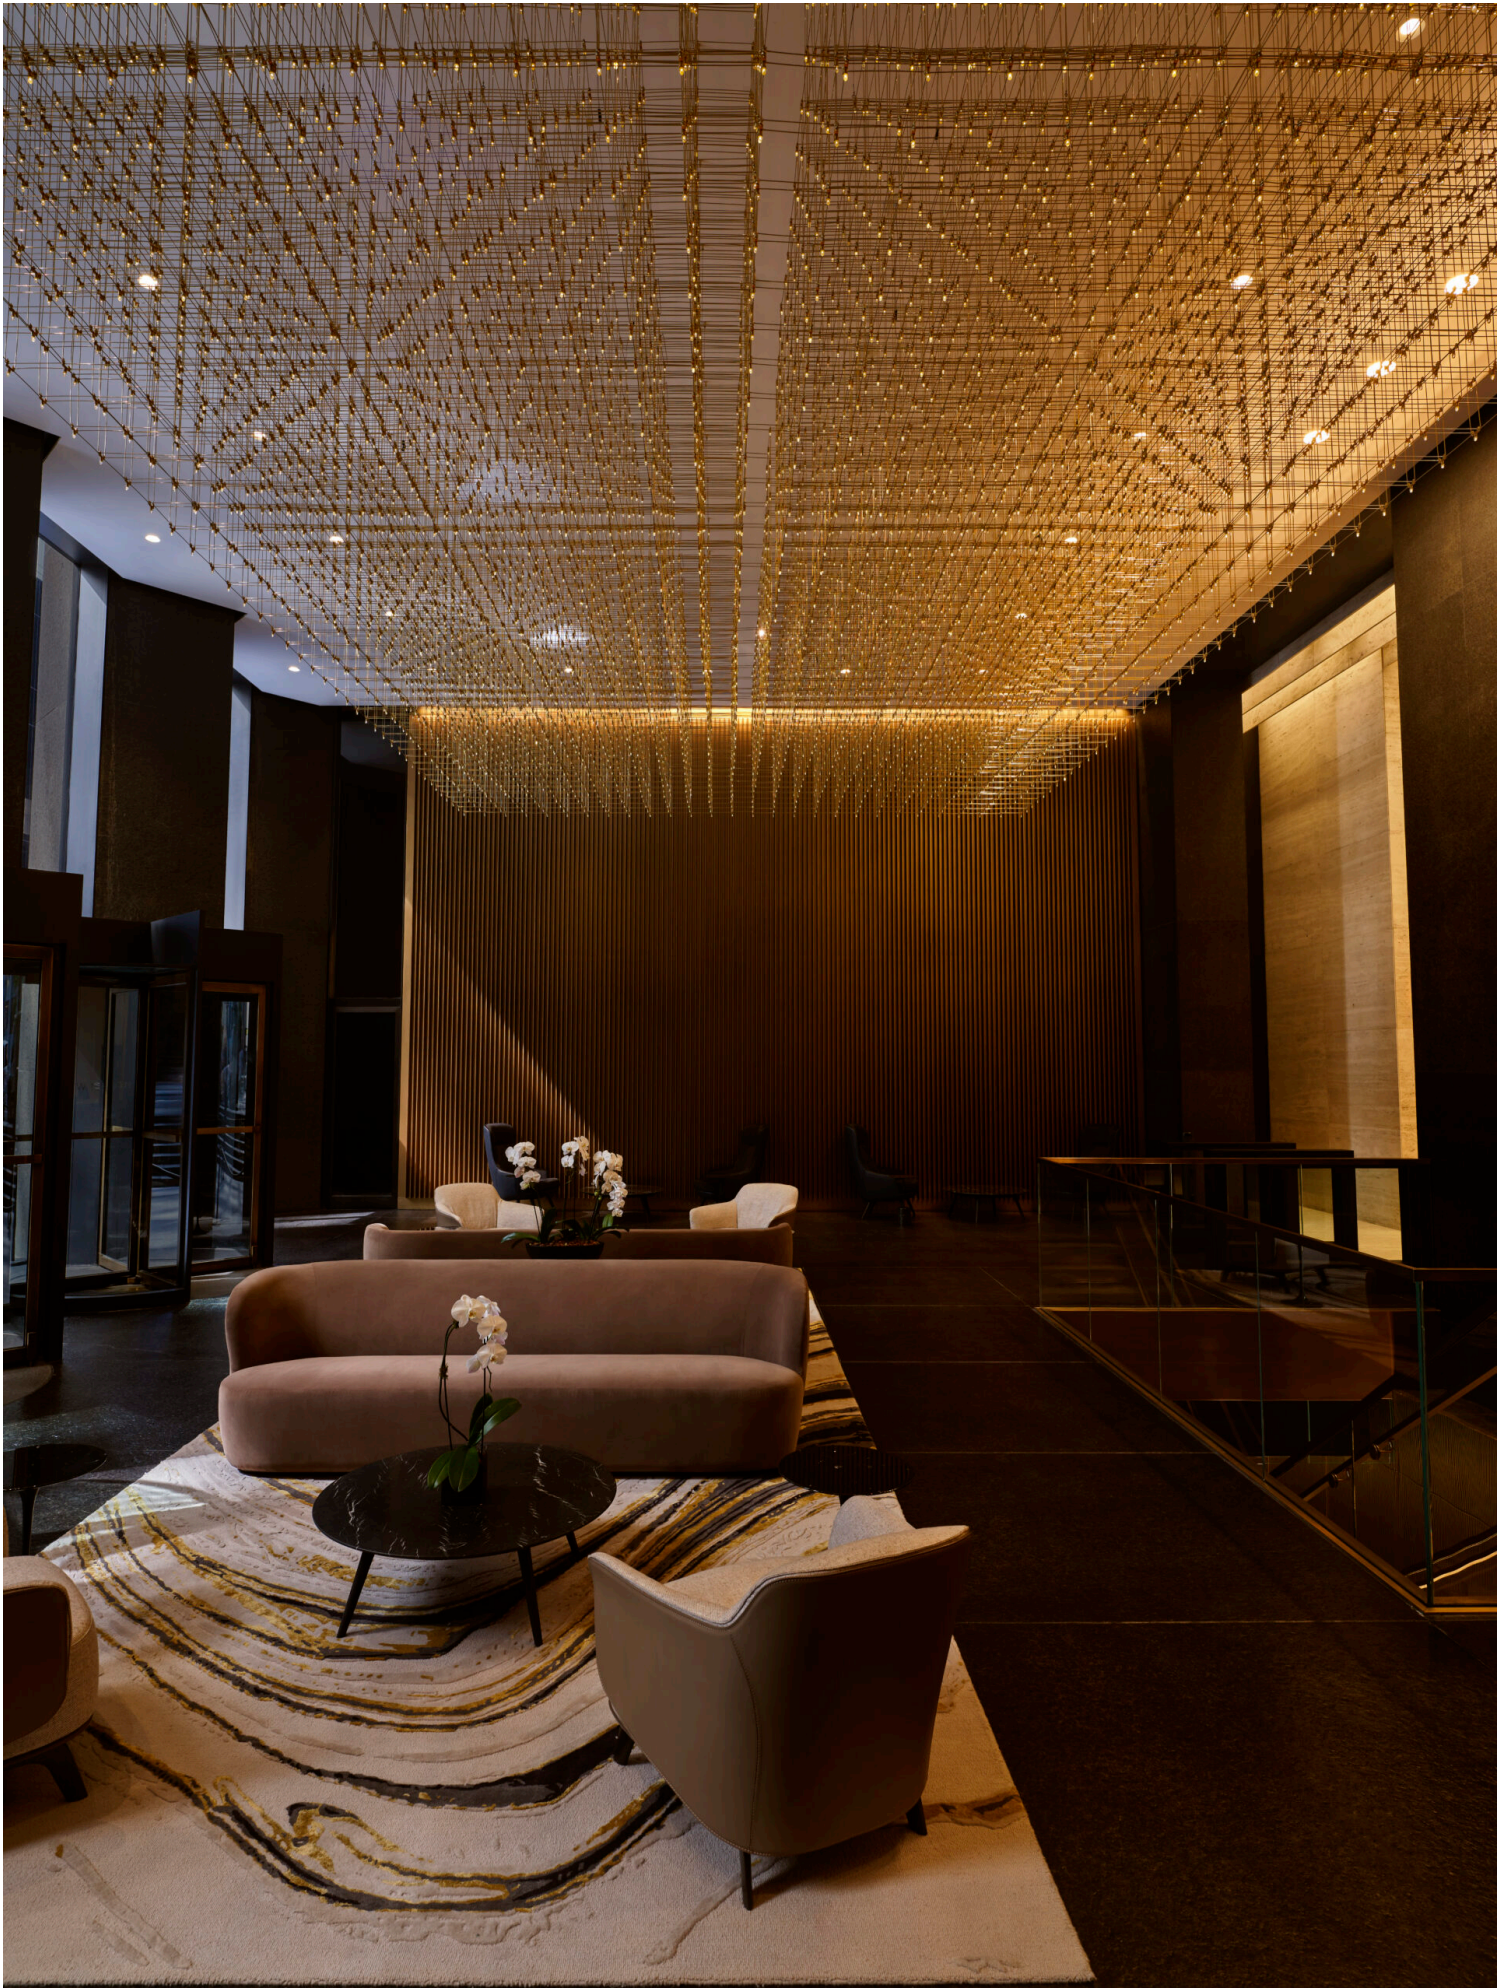

Black Rock

A Striking and Ethereal Tribute

The CBS headquarters, a unique creation by Eero Saarinen, stands tall in Midtown Manhattan, drawing attention with its striking design since its debut in 1965. Known as “Black Rock” for its imposing presence amidst ethereal office towers, it represented a departure from conventional high-rise aesthetics, boasting a reinforced-concrete structure and a commanding granite facade.

Client Need :

Vocon and MdeAS Architects, entrusted with the renovation, aimed to respectfully update the interiors for a post-Covid era while honoring the building's heritage.

Challenge :

The challenge to Vocon and MdeAS Architects, the design firms charged with renovating the plaza, the ground floor, and a lower level, was to update the building's common areas to attract tenants operating in a post-Covid, hybrid-work era while retaining the unapologetic midcentury swagger of Saarinen's iconic structure. Designated a New York City landmark in 1997, the building is protected in terms of its exterior, but not its interiors. Nonetheless, Vocon and MdeAS deferred to Saarinen, both inside and out.