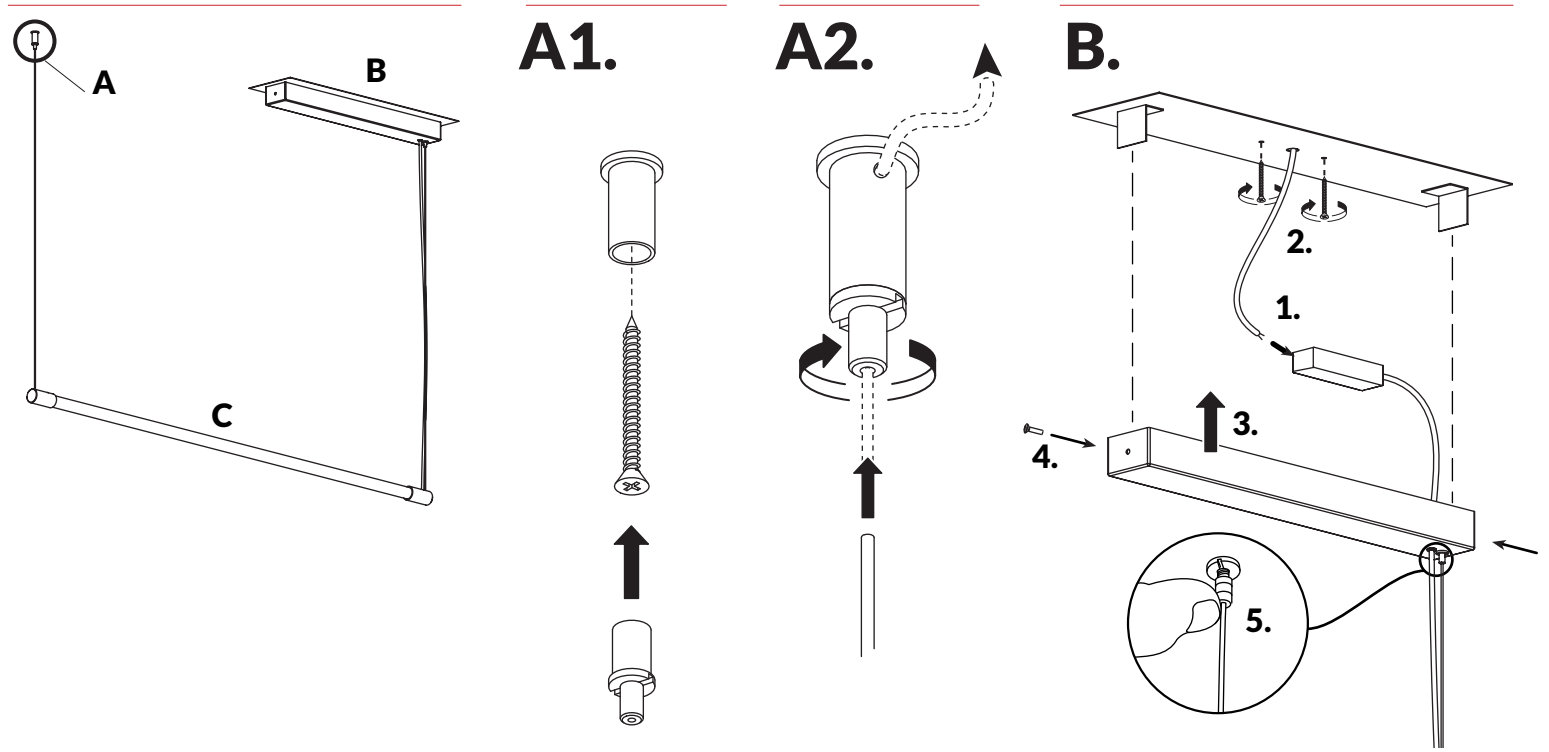

## THIN HORIZONTAL INSTALLATION MANUAL

T5 (120V/220V)  
SM  
28W  
MM  
35W

### IMPORTANT

Always shut off power to the circuit before starting installation work.

All products are manufactured to meet or exceed North American standards C22-250, UL 1598, C22.2-12, C22.2.9, UL 153.