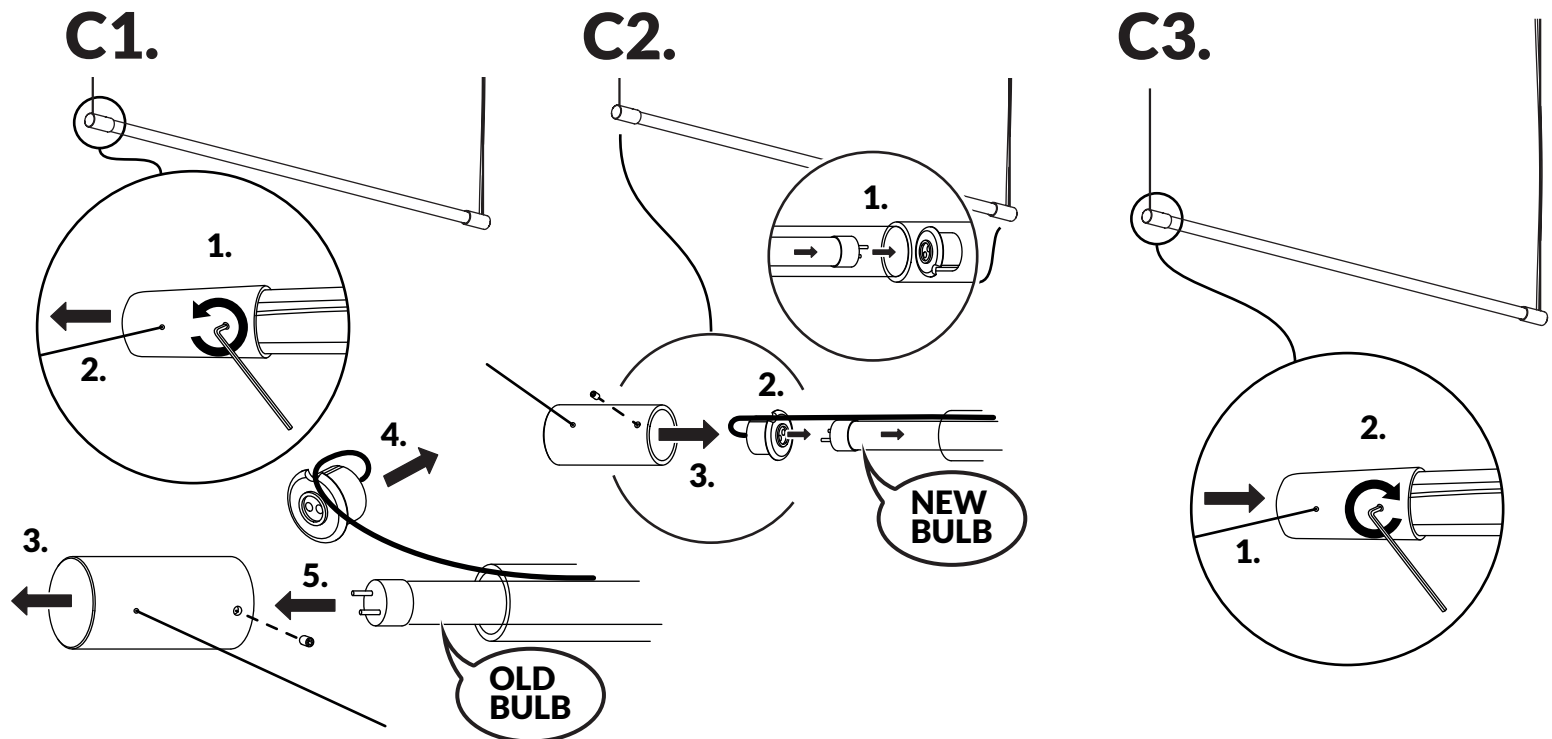

## THIN HORIZONTAL INSTALLATION MANUAL

T5 (120V/220V)  
SM  
28W  
MM  
35W

### IMPORTANT

Always shut off power to the circuit before starting installation work.

All products are manufactured to meet or exceed North American standards C22-250, UL 1598, C22.2-12, C22.2.9, UL 153.